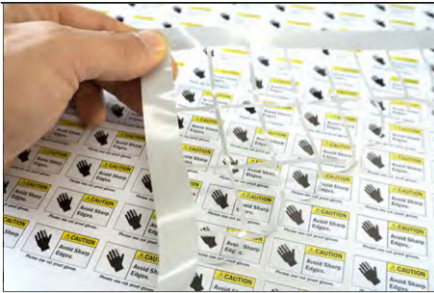

VINYL DECALS

STANDARD

Full colour print on white or clear.
Rated for indoor or outdoor use.
Great for product labels, stickers,
and much more. Supplied in sheets
or individually cut. Custom shapes
and laminate available*.

$9.35/square foot

Minimum Charge 4 square feet
Widths up to 52.5"

*Gloss or Matte Over Laminate at additional cost